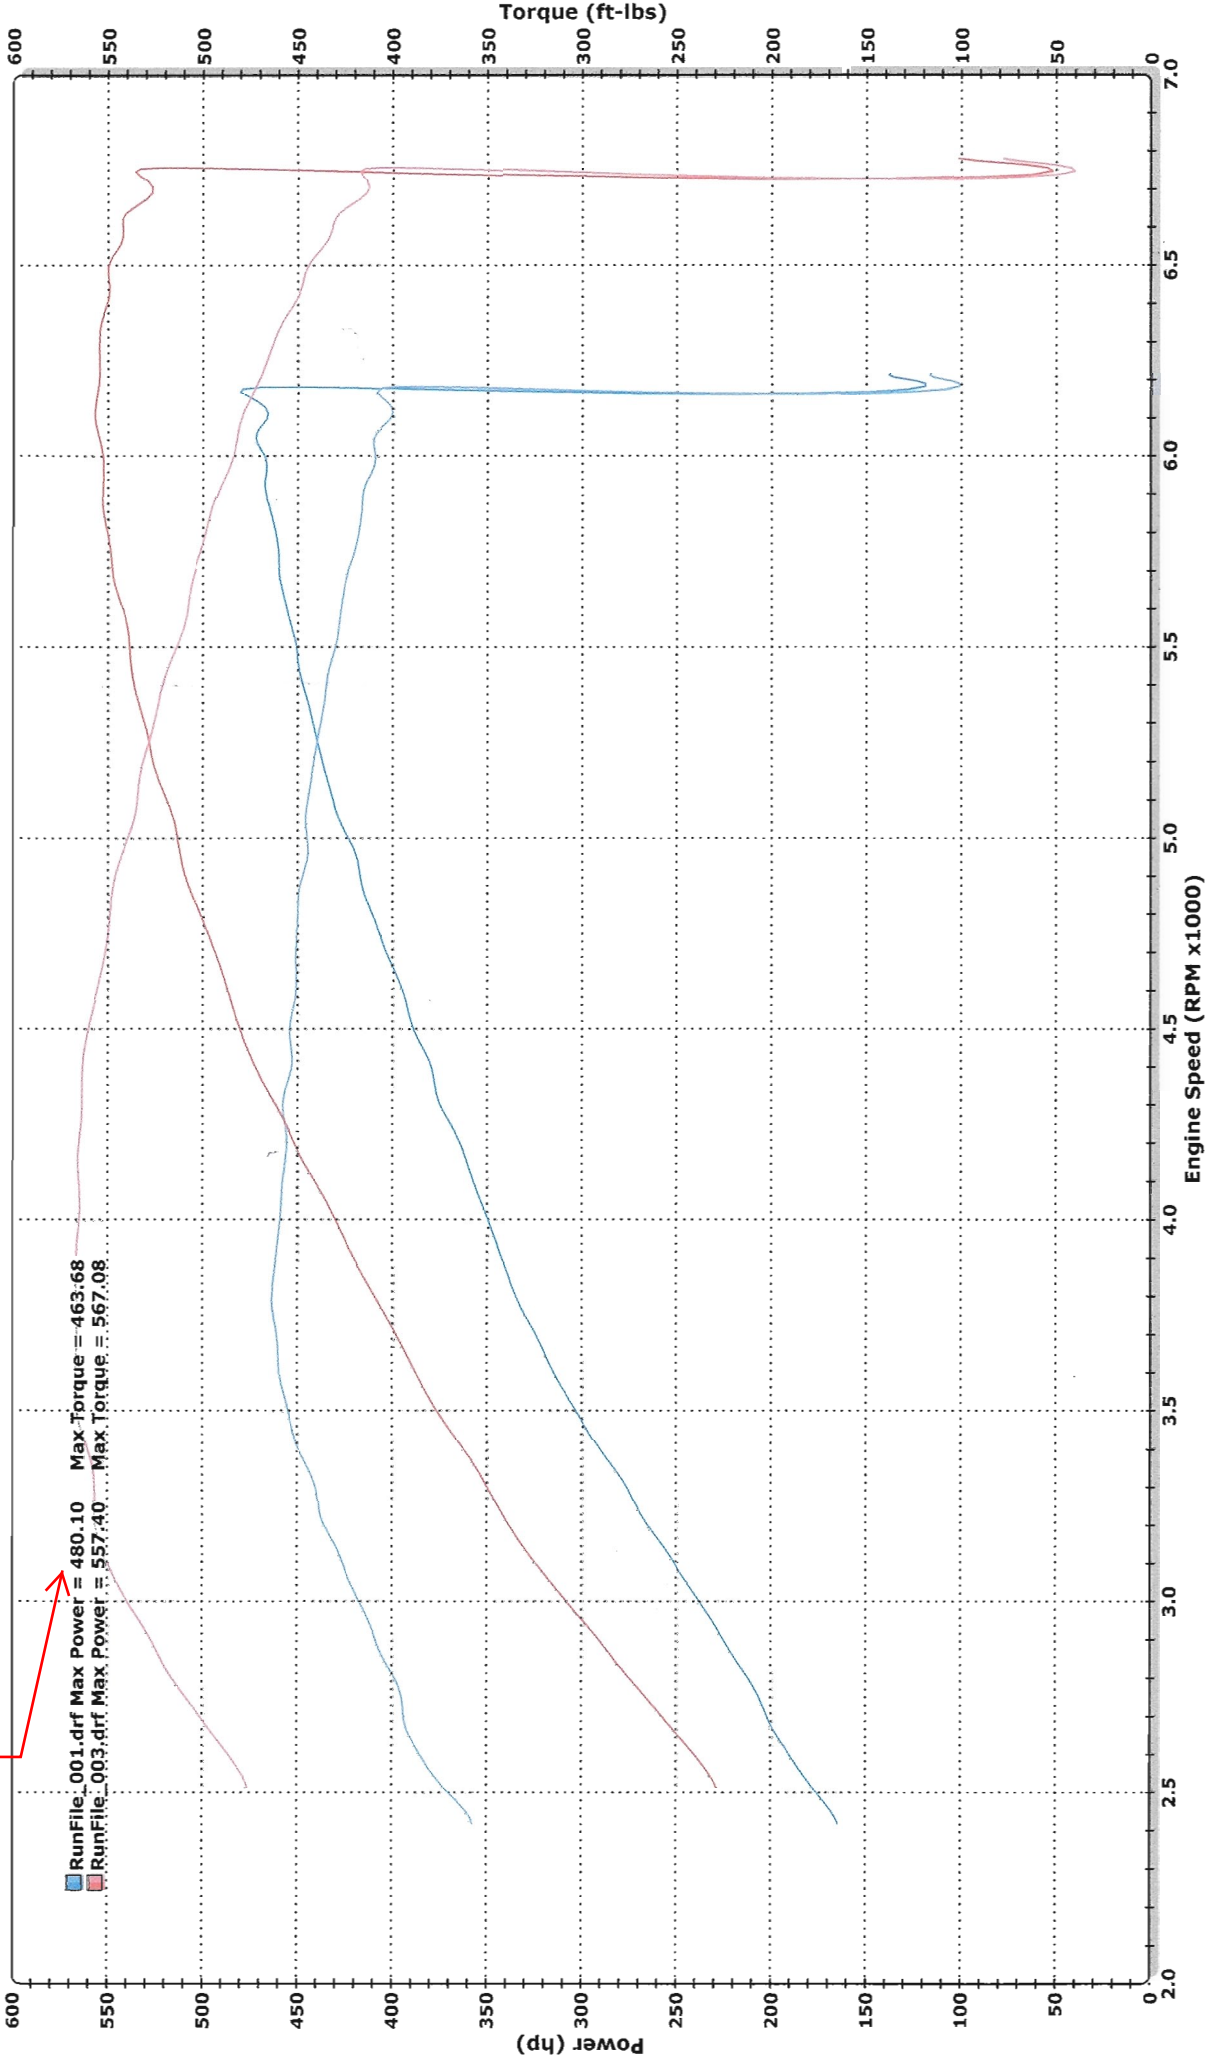

Upper Pulley
 Lower Pulley
 60lb Injectors
 CAI & K&N Filter
 Ported Snout
 NGK Cold Spark Plugs
 Performance Tune

Factory RWHP

CFI: SAE Smoothing: 5

DYNOJET RESEARCH
 ADM PERFORMANCE - 1491 KEALY #41 LEWISVILLE TEXAS 75057 - 214-228-8782

RunFile_001.drf Max Power = 480.10 Max Torque = 463.68
 RunFile_003.drf Max Power = 557.40 Max Torque = 567.08